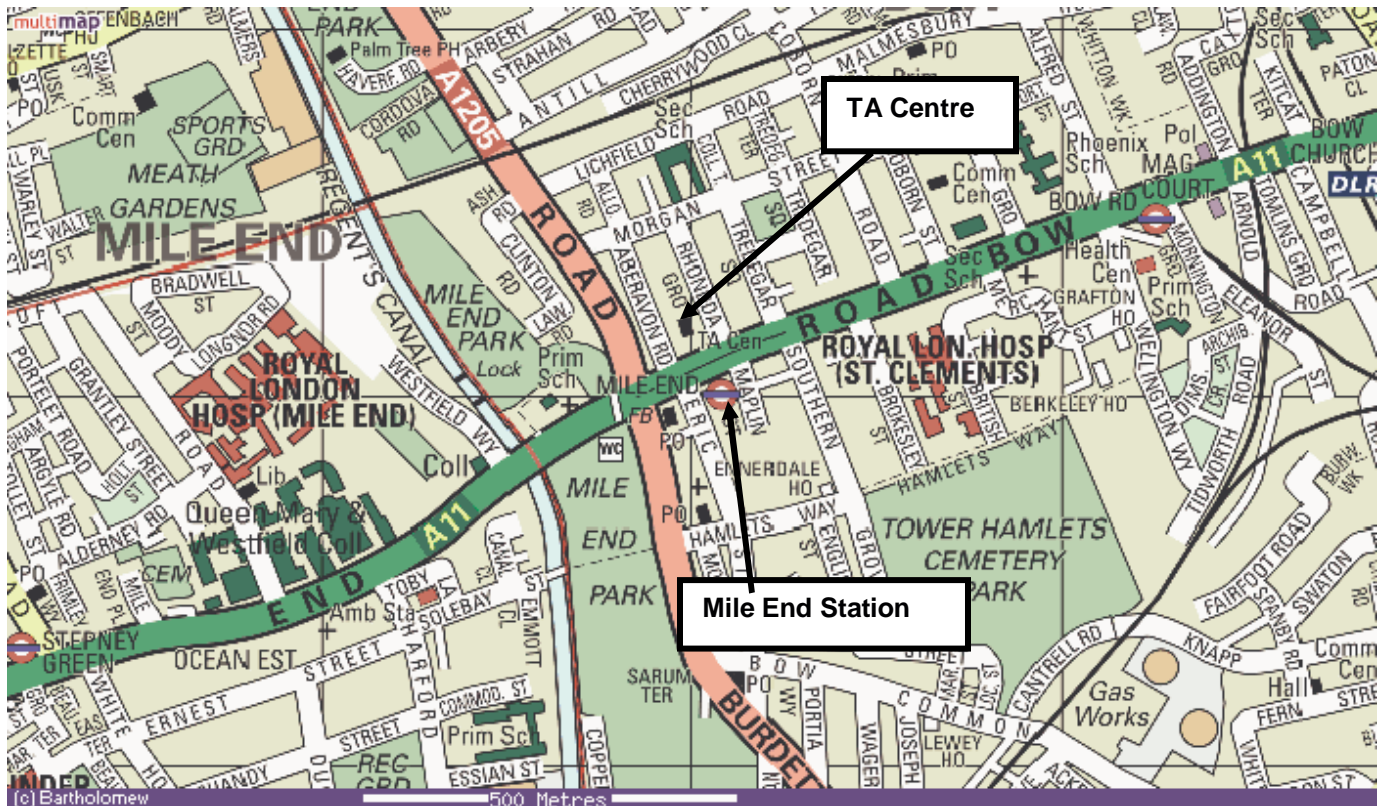

DIRECTIONS TO:

TA CENTRE, 405 MILE END ROAD, LONDON E3

Directions:

By Tube:

Mile End

Cross over the road outside **Mile End Tube** station and the TA Centre is directly in front.

By Bus:

Routes: 25

Bus stops outside the TA Centre.