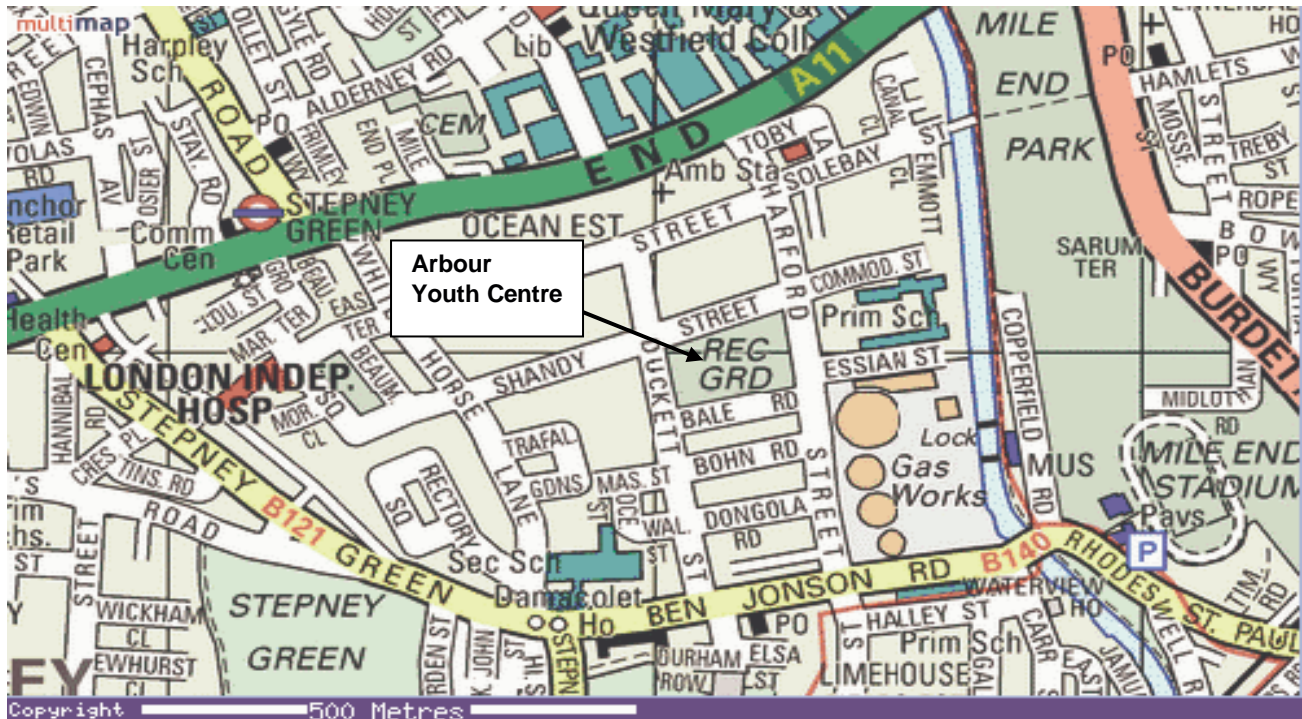

Directions to:

Arbour Youth Club,
100 Shandy Street, Stepney Green, London E1 4LX

Directions:

By Tube:

Stepney Green Station which is on the District and Hammersmith and City Line

Come out of the Station and cross directly over the Road. Take the first right down White Horse Lane.

Walk down until you reach the second Road on the left Shandy Street.

Continue to walk down crossing Duckett Street and you will see a park on your right and the Club is just there.